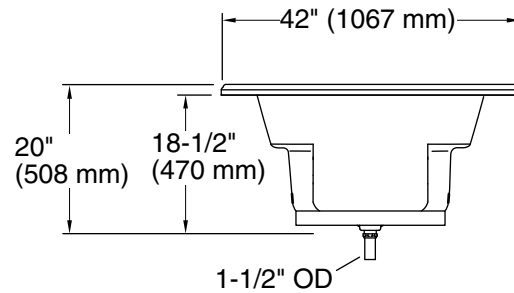

Color	Code	Description
-------	------	-------------

	0	White
	96	Biscuit

No change in measurements if connected with drain illustrated. (K-11677)

Recommended faucet area

Drop-In Rim Detail

Technical Information

All product dimensions are nominal.

Installation:	Drop-in
Drain location:	End
Basin area, bottom:	55-1/4" x 23-1/2" (1403 mm x 597 mm)
Basin area, top:	64-1/2" x 32" (1638 mm x 813 mm)
Weight:	75 lbs (34 kg)
Minimum floor load:	35 lbs/ft ² (170.9 kg/m ²)
Water depth:	15" (381 mm)
Water capacity:	75 gal (283.9 L)
Template:	Drop-in, 1042557-7, required, included

No change in measurements if connected with drain illustrated.