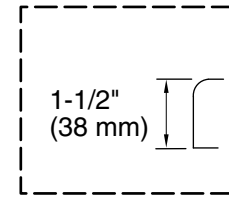

Color	Code	Description
-------	------	-------------

	0	White
	96	Biscuit

No change in measurements if connected with drain illustrated. (K-11677)

Recommended faucet area

Drop-In Rim Detail

Technical Information

All product dimensions are nominal.

Installation:	Drop-in
Drain location:	End
Basin area, bottom:	55-1/4" x 23-1/2" (1403 mm x 597 mm)
Basin area, top:	64-1/2" x 32" (1638 mm x 813 mm)
Weight:	75 lbs (34 kg)
Minimum floor load:	35 lbs/ft ² (170.9 kg/m ²)
Water depth:	15" (381 mm)
Water capacity:	75 gal (283.9 L)
Template:	Drop-in, 1042557-7, required, included

No change in measurements if connected with drain illustrated.