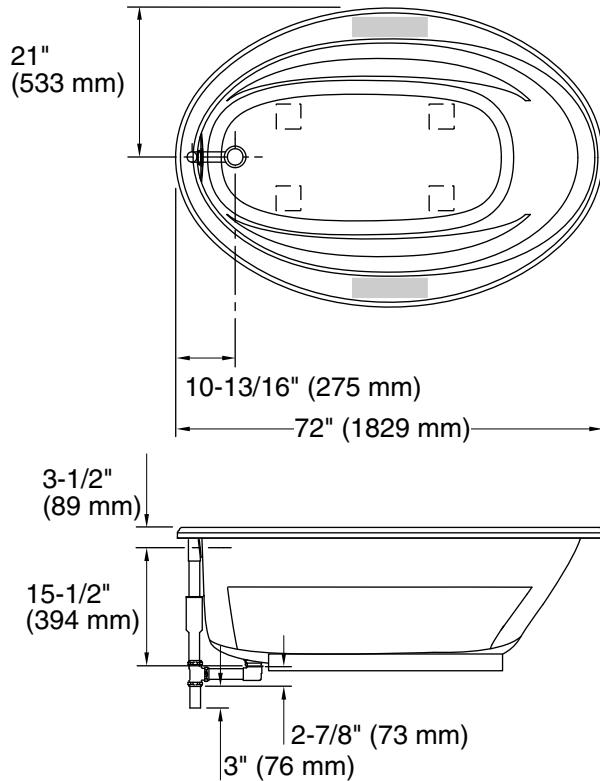

Color	Code	Description
-------	------	-------------

	0	White
	96	Biscuit

No change in measurements if connected with drain illustrated. (K-11677)

Recommended faucet area

Drop-In Rim Detail

Technical Information

All product dimensions are nominal.

Installation:	Drop-in
Drain location:	End
Basin area, bottom:	55-1/4" x 23-1/2" (1403 mm x 597 mm)
Basin area, top:	64-1/2" x 32" (1638 mm x 813 mm)
Weight:	75 lbs (34 kg)
Minimum floor load:	35 lbs/ft ² (170.9 kg/m ²)
Water depth:	15" (381 mm)
Water capacity:	75 gal (283.9 L)
Template:	Drop-in, 1042557-7, required, included

Notes

Measure your actual product for rough-in details.

Install this product according to the installation instructions.

The hot water supply should be 70% of the capacity of the bath or greater. Installations will vary.

No change in measurements if connected with drain illustrated.